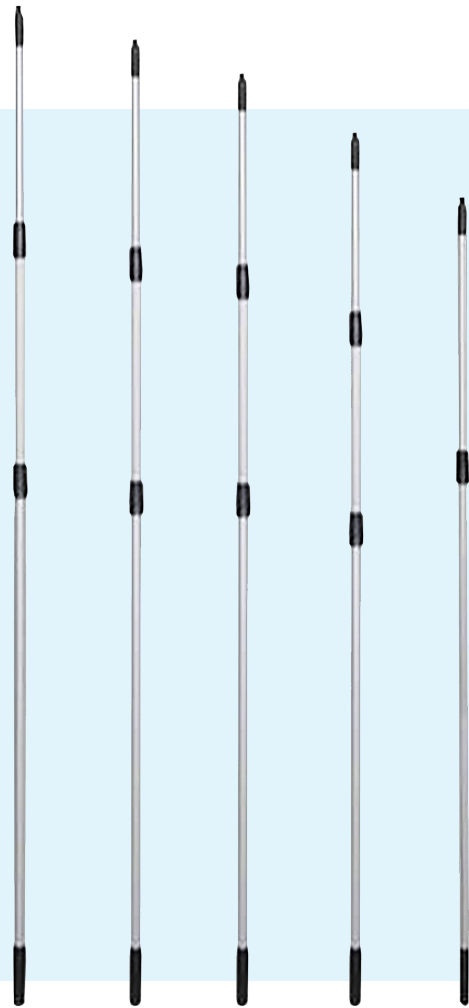

TECHNICAL DATA SHEET

TELESCOPIC HANDLES

PERFORME Aluminum telescopic handles

#440607
8' ALUMINUM
TELESCOPIC HANDLE
2 SECTIONS

#440610
20' ALUMINUM
TELESCOPIC HANDLE
3 SECTIONS

#440608
12' ALUMINUM
TELESCOPIC HANDLE
3 SECTIONS

#440611
30' ALUMINUM
TELESCOPIC HANDLE
3 SECTIONS

#440609
15' ALUMINUM
TELESCOPIC HANDLE
3 SECTIONS

RELATED ITEMS

PERFORME TELESCOPIC HANDLES ARE COMPATIBLE WITH A WIDE VARIETY OF PRODUCTS

SQUEEGEES

T-HANDLES